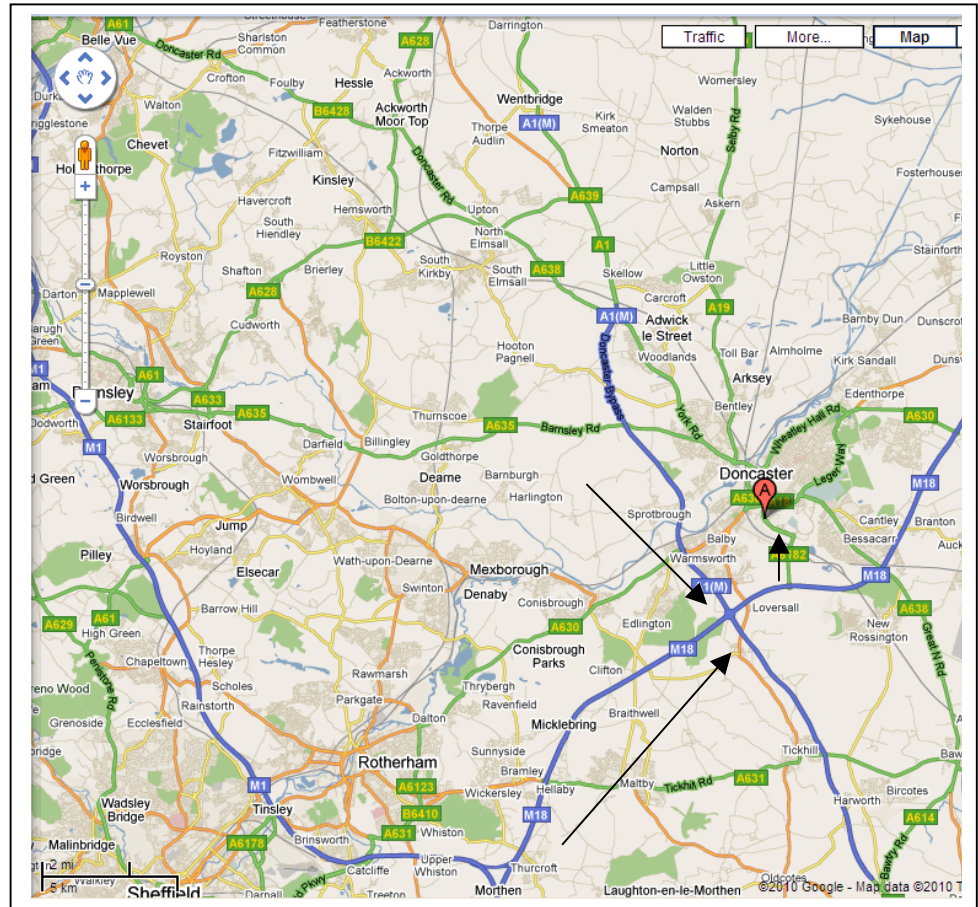

The surrounding maps will hopefully guide you to Doncaster PCT

### The best way to find us:

From the M1 join the M18 heading towards Doncaster. Turn off the M18 and take your first left at junction 3 (Signposted A6182)

From the A1 join the M18 at junction 35 signposted Doncaster.

Any vehicles approaching from the M62 or the M180 (**Opposite Direction**) join the M18 and take your second exit at junction 3 and continue to follow the below directions

Follow the road and go straight on at the first roundabout.

At the second roundabout take the second exit going left and continue to follow the road

At the next roundabout take the second left which is immediately before a Reg Vardy car dealership.

Then take the first right and follow the road to the end. At the junction turn right and then again take the first right. This will bring you into the building premises. Follow the road to the end where there is a car park.