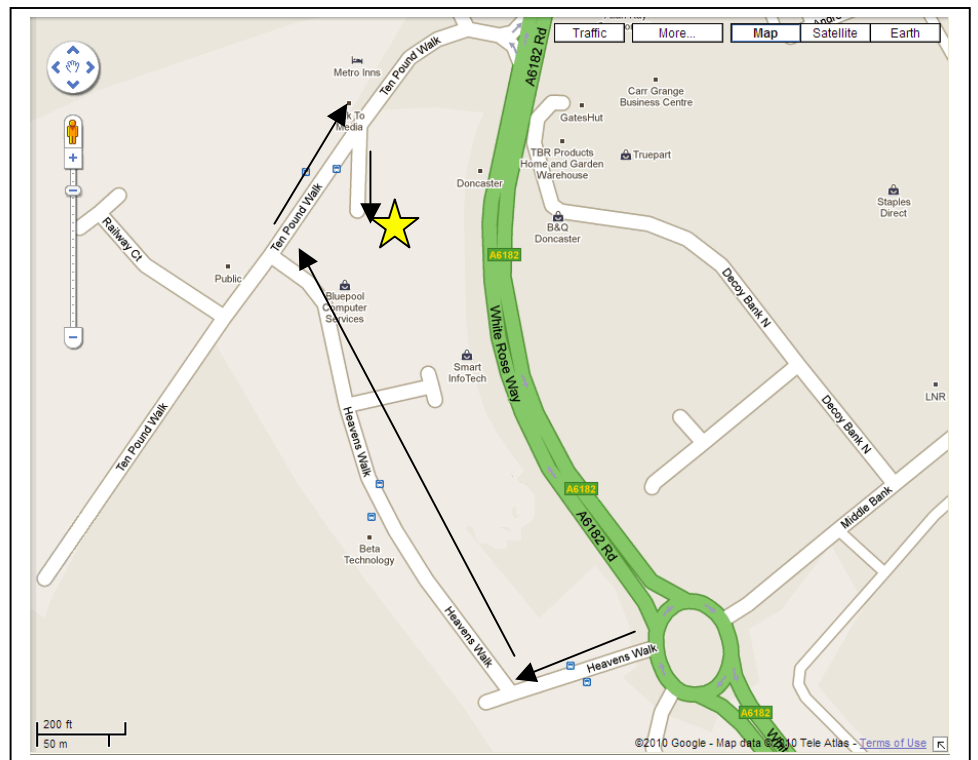

The surrounding maps will hopefully guide you to Doncaster PCT

### The best way to find us:

From the M1 join the M18 heading towards Doncaster. Turn off the M18 and take your first left at junction 3 (Signposted A6182)

From the A1 join the M18 at junction 35 signposted Doncaster.

Any vehicles approaching from the M62 or the M180 (**Opposite Direction**) join the M18 and take your second exit at junction 3 and continue to follow the below directions

Follow the road and go straight on at the first roundabout.

At the second roundabout take the second exit going left and continue to follow the road

At the next roundabout take the second left which is immediately before a Reg Vardy car dealership.

Then take the first right and follow the road to the end. At the junction turn right and then again take the first right. This will bring you into the building premises. Follow the road to the end where there is a car park.